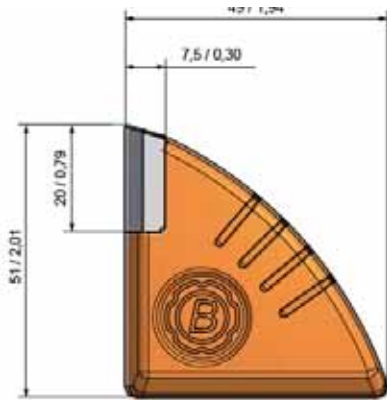

Weld On Teeth

BFZ158
BFZ3

250

BFZ207
BFZ1

100

Illustration: HDD reamer with BFZ283

BFZ107
BFZ18/R

200

BFZ144
BFZ18/L

200

Weld On Teeth

BFZ87
BFZ 18/2

50

BFZ319
BFZ 75x65x20

25

BFZ318
BFZ 46x44x13

100

BFZ321
BFZ 32x27x13

100

BFZ320
BFZ 44x39x22

50

Weld On Teeth

BFZ260
BFZ 42x40x23

50