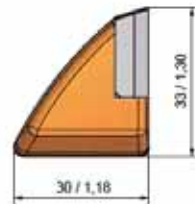

Weld On Teeth

BFZ158
BFZ3

250

BFZ207
BFZ1

100

Illustration: HDD reamer with BFZ283

BFZ107
BFZ18/R

200

BFZ144
BFZ18/L

200

Weld On Teeth

BFZ87
BFZ 18/2

50

BFZ319
BFZ 75x65x20

25

BFZ318
BFZ 46x44x13