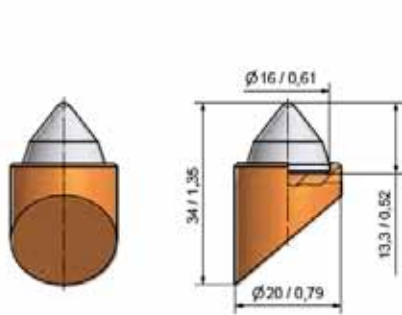

Weld On Teeth

BFZ158
BFZ3

250

BFZ207
BFZ1

100

Illustration: HDD reamer with BFZ283

BFZ107
BFZ18/R

200

BFZ144
BFZ18/L

200

Weld On Teeth

BFZ87
BFZ 18/2

50

BFZ319
BFZ 75x65x20

25

BFZ318
BFZ 46x44x13