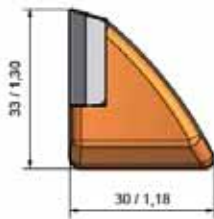

Weld On Teeth

BFZ158
BFZ3

250

BFZ207
BFZ1

100

Illustration: HDD reamer with BFZ283

BFZ107
BFZ18/R

200

BFZ144
BFZ18/L

200

Weld On Teeth

BFZ87
BFZ 18/2

50

BFZ319
BFZ 75x65x20

25

BFZ318
BFZ 46x44x13