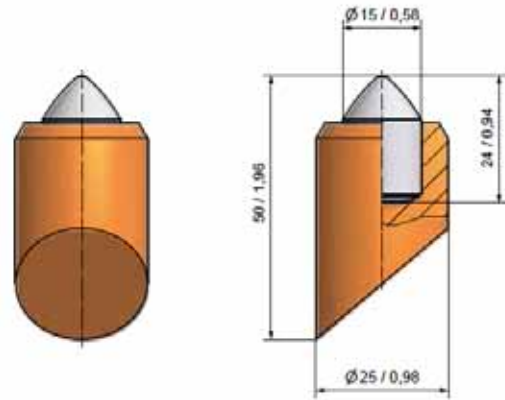

Weld On Teeth

BFZ158
BFZ3

250

BFZ207
BFZ1

100

Illustration: HDD reamer with BFZ283

BFZ107
BFZ18/R

200

BFZ144
BFZ18/L

200

Weld On Teeth

BFZ87
BFZ 18/2

50

BFZ319
BFZ 75x65x20

25

BFZ318
BFZ 46x44x13

100

BFZ321
BFZ 32x27x13

100

BFZ320
BFZ 44x39x22

50

Weld On Teeth

BFZ260
BFZ 42x40x23

50